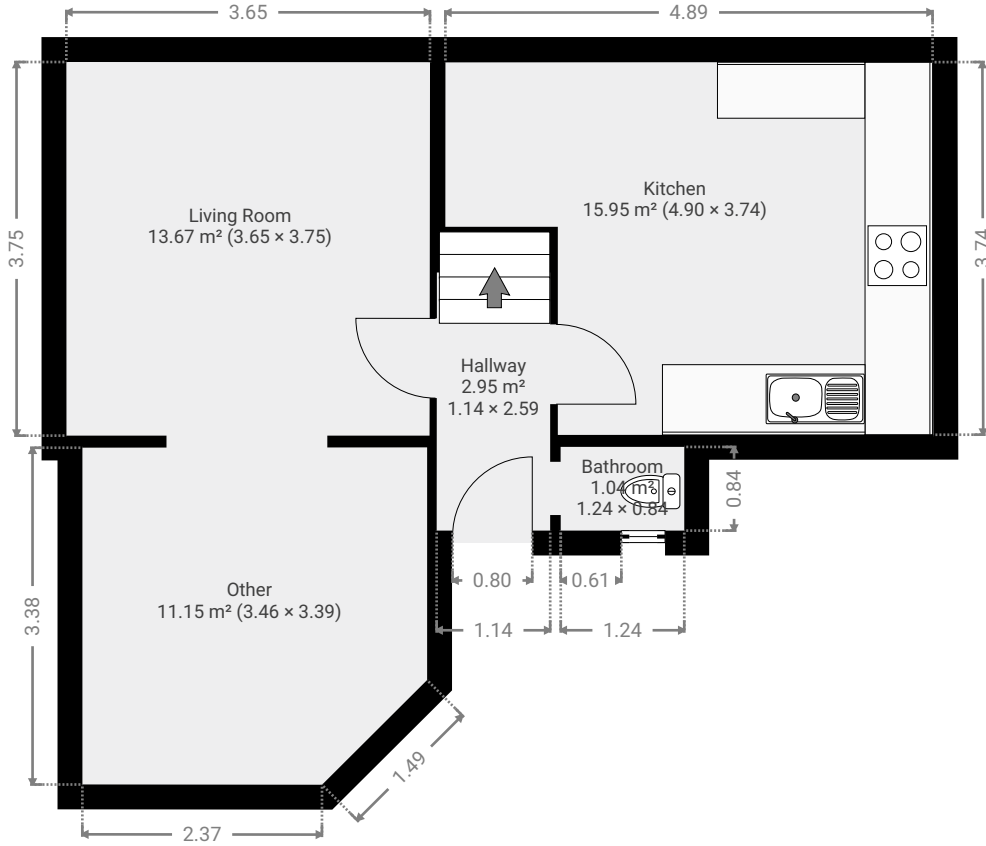

My New Project

7 Rose Cottage, NG162GS Nottingham, Nottingham, GB
TOTAL AREA: 75.09 m² • LIVING AREA: 75.09 m² • FLOORS: 2 • ROOMS: 9

▼ Ground Floor

TOTAL AREA: 44.73 m² • LIVING AREA: 44.73 m² • ROOMS: 5

▼ 1st Floor

TOTAL AREA: 30.36 m² • LIVING AREA: 30.36 m² • ROOMS: 4